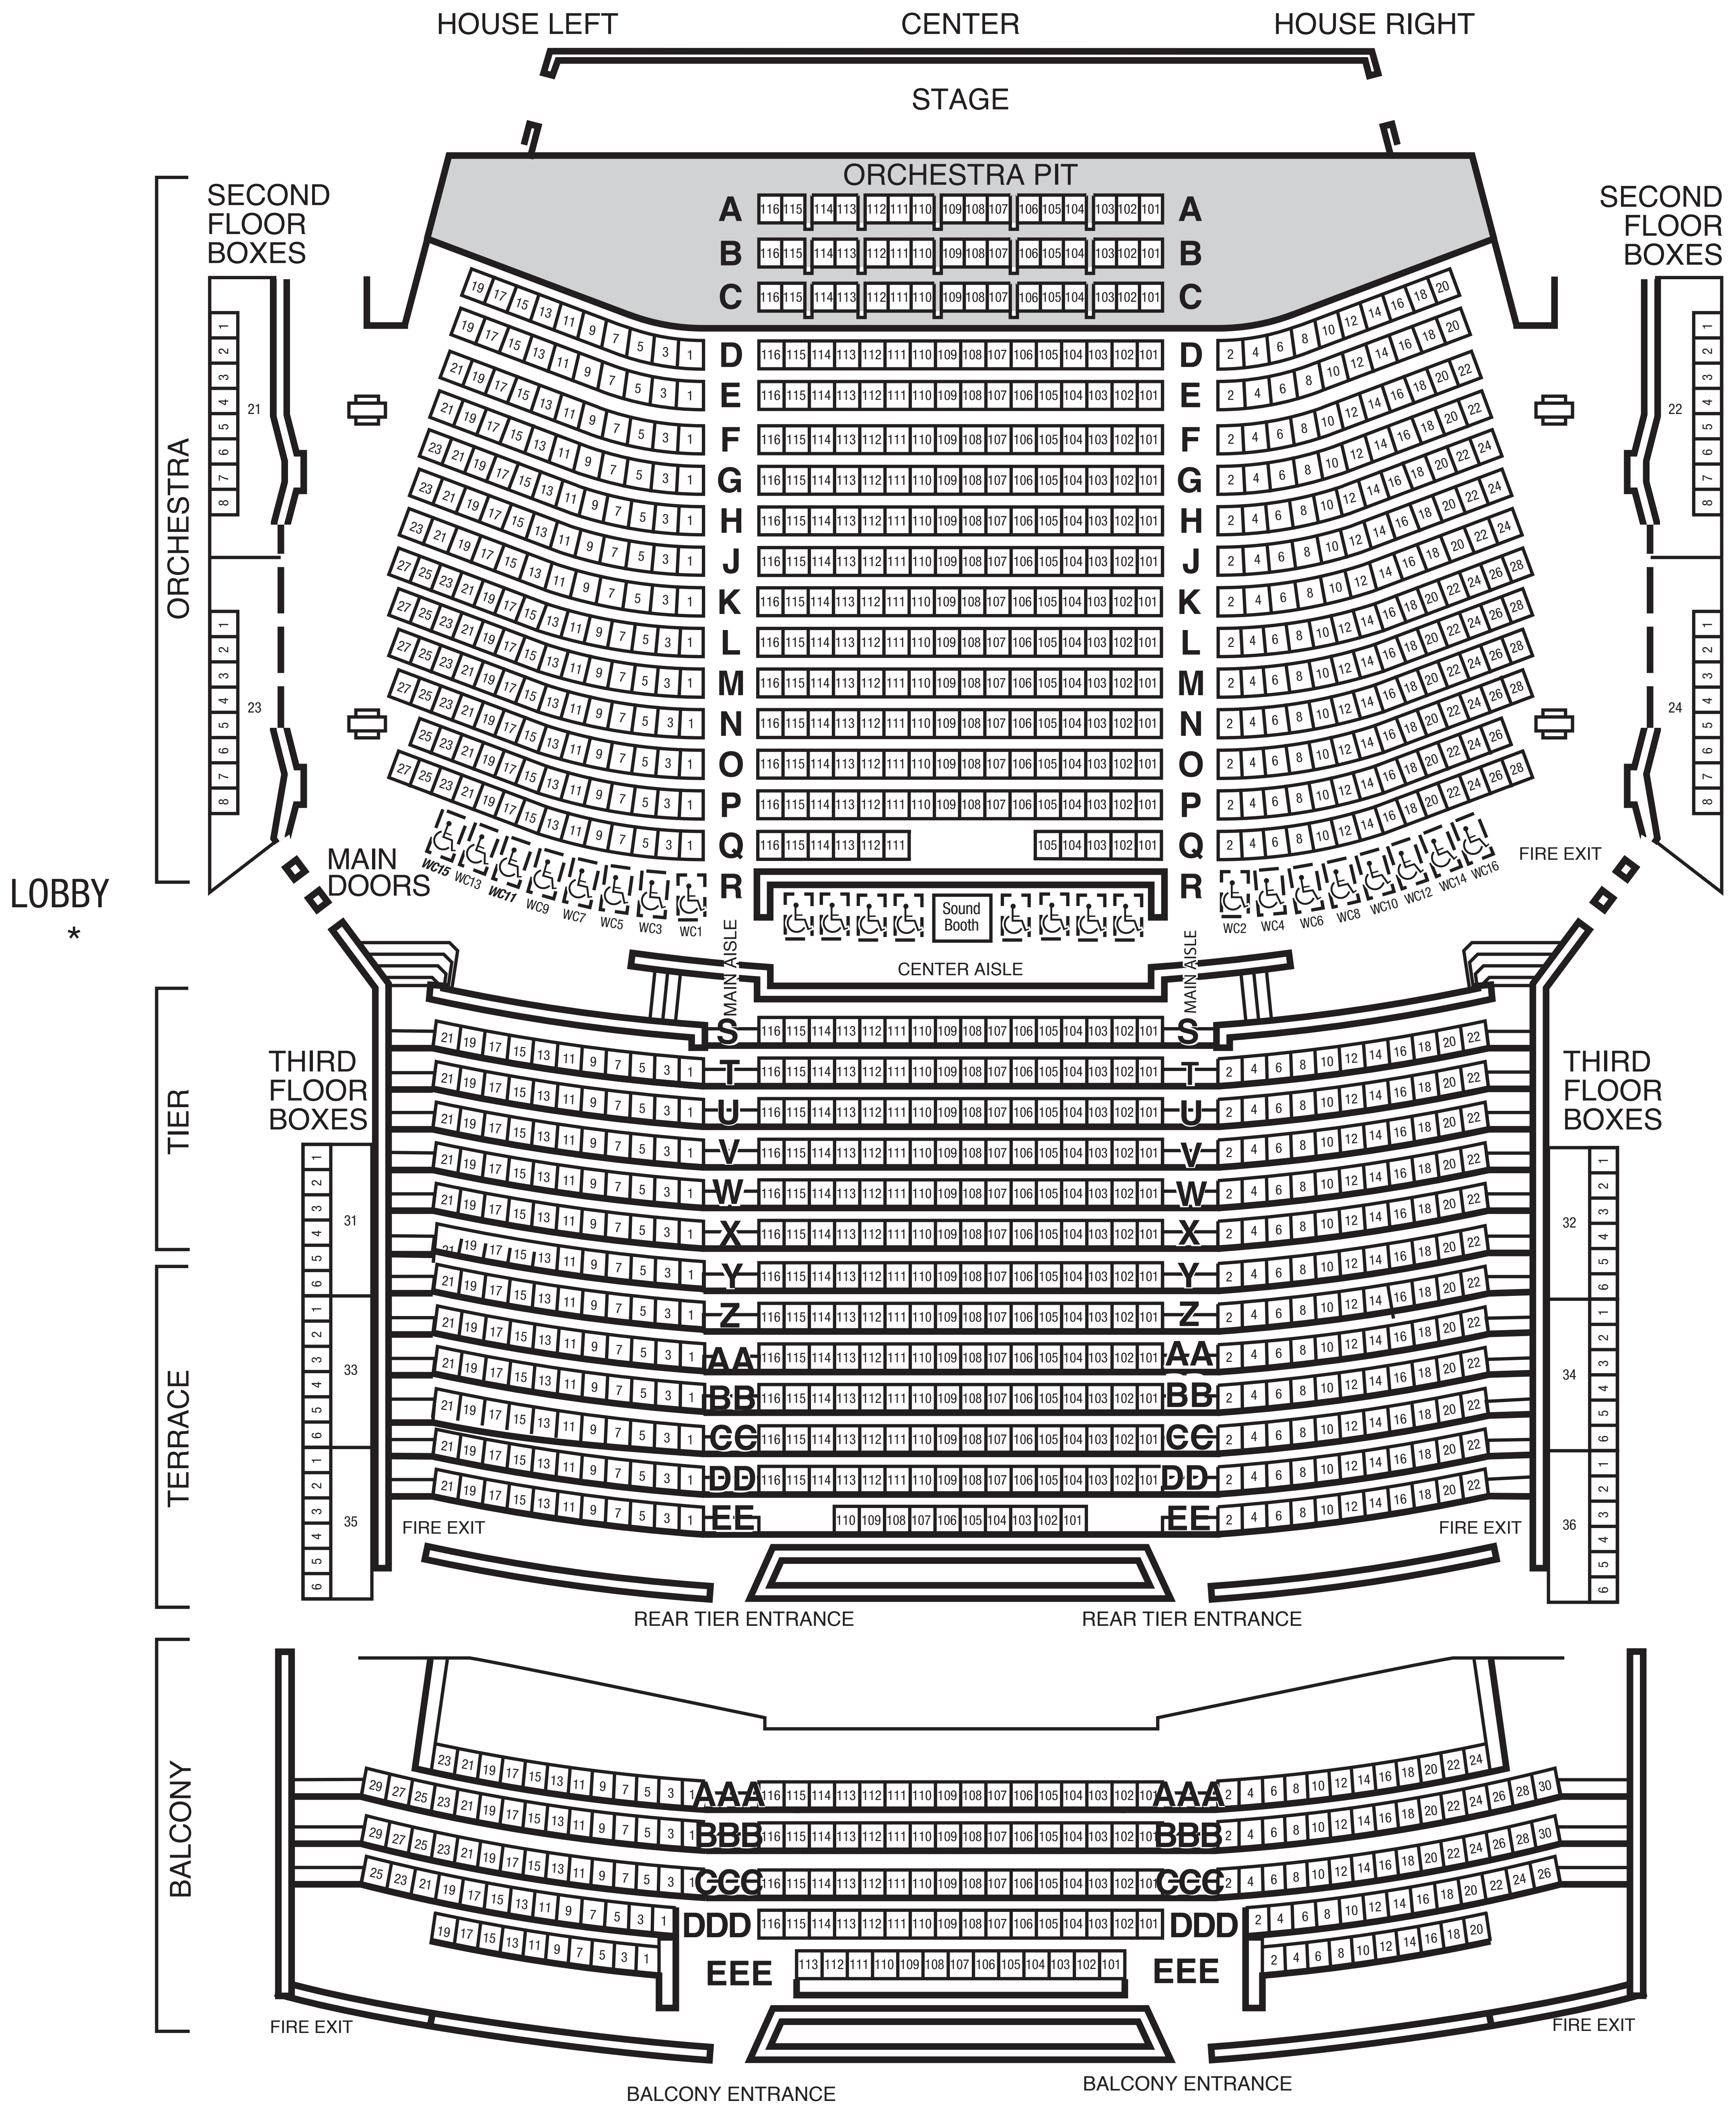

Yardley Hall Seating Chart

JOHNSON COUNTY
COMMUNITY COLLEGE
CARLSEN CENTER