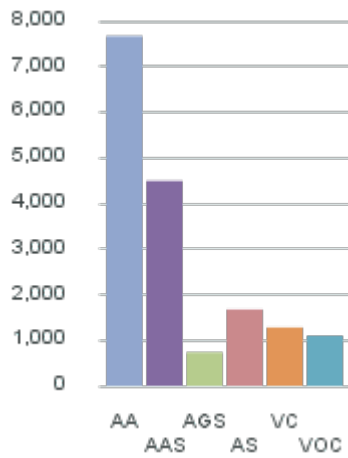

JCCC Degree Stats

Enrolled in Academic Year: **2021** Sort by: **Headcount**

Hct: unique students by major (students can be enrolled in more than 1 major per degree); **Mct:** unique majors by degree type **Gr:** first-time enrolled in program graduation rate; **FFRr:** first-time enrolled in program fall-to-fall retention rate;

Rank	Degree	Degree Name	Mct	Hct	Gr	FFRr
1	AA	Associate of Arts	5	7,672	22.1%	51%
2	AAS	Associate of Applied Science	41	4,495	19.8%	45%
3	AS	Associate of Science	5	1,674	39.6%	57%
4	VC	Certificate (1 year or less)	30	1,279	41.3%	47%
5	VOC	Certificate (> 1 year)	29	1,098	39.0%	55%
6	AGS	Associate of General Studies	1	735	19.7%	37%

Headcount by Degree