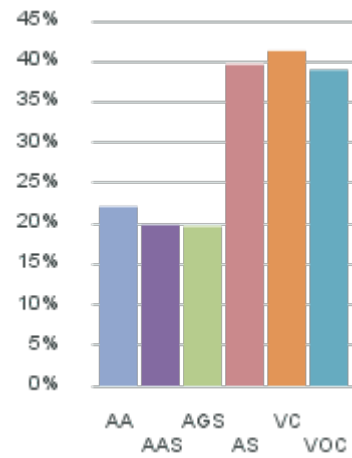

Degree Graduation Rates