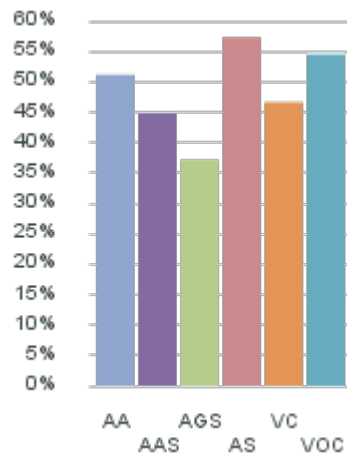

Fall-to-Fall Retention Rates by Degree