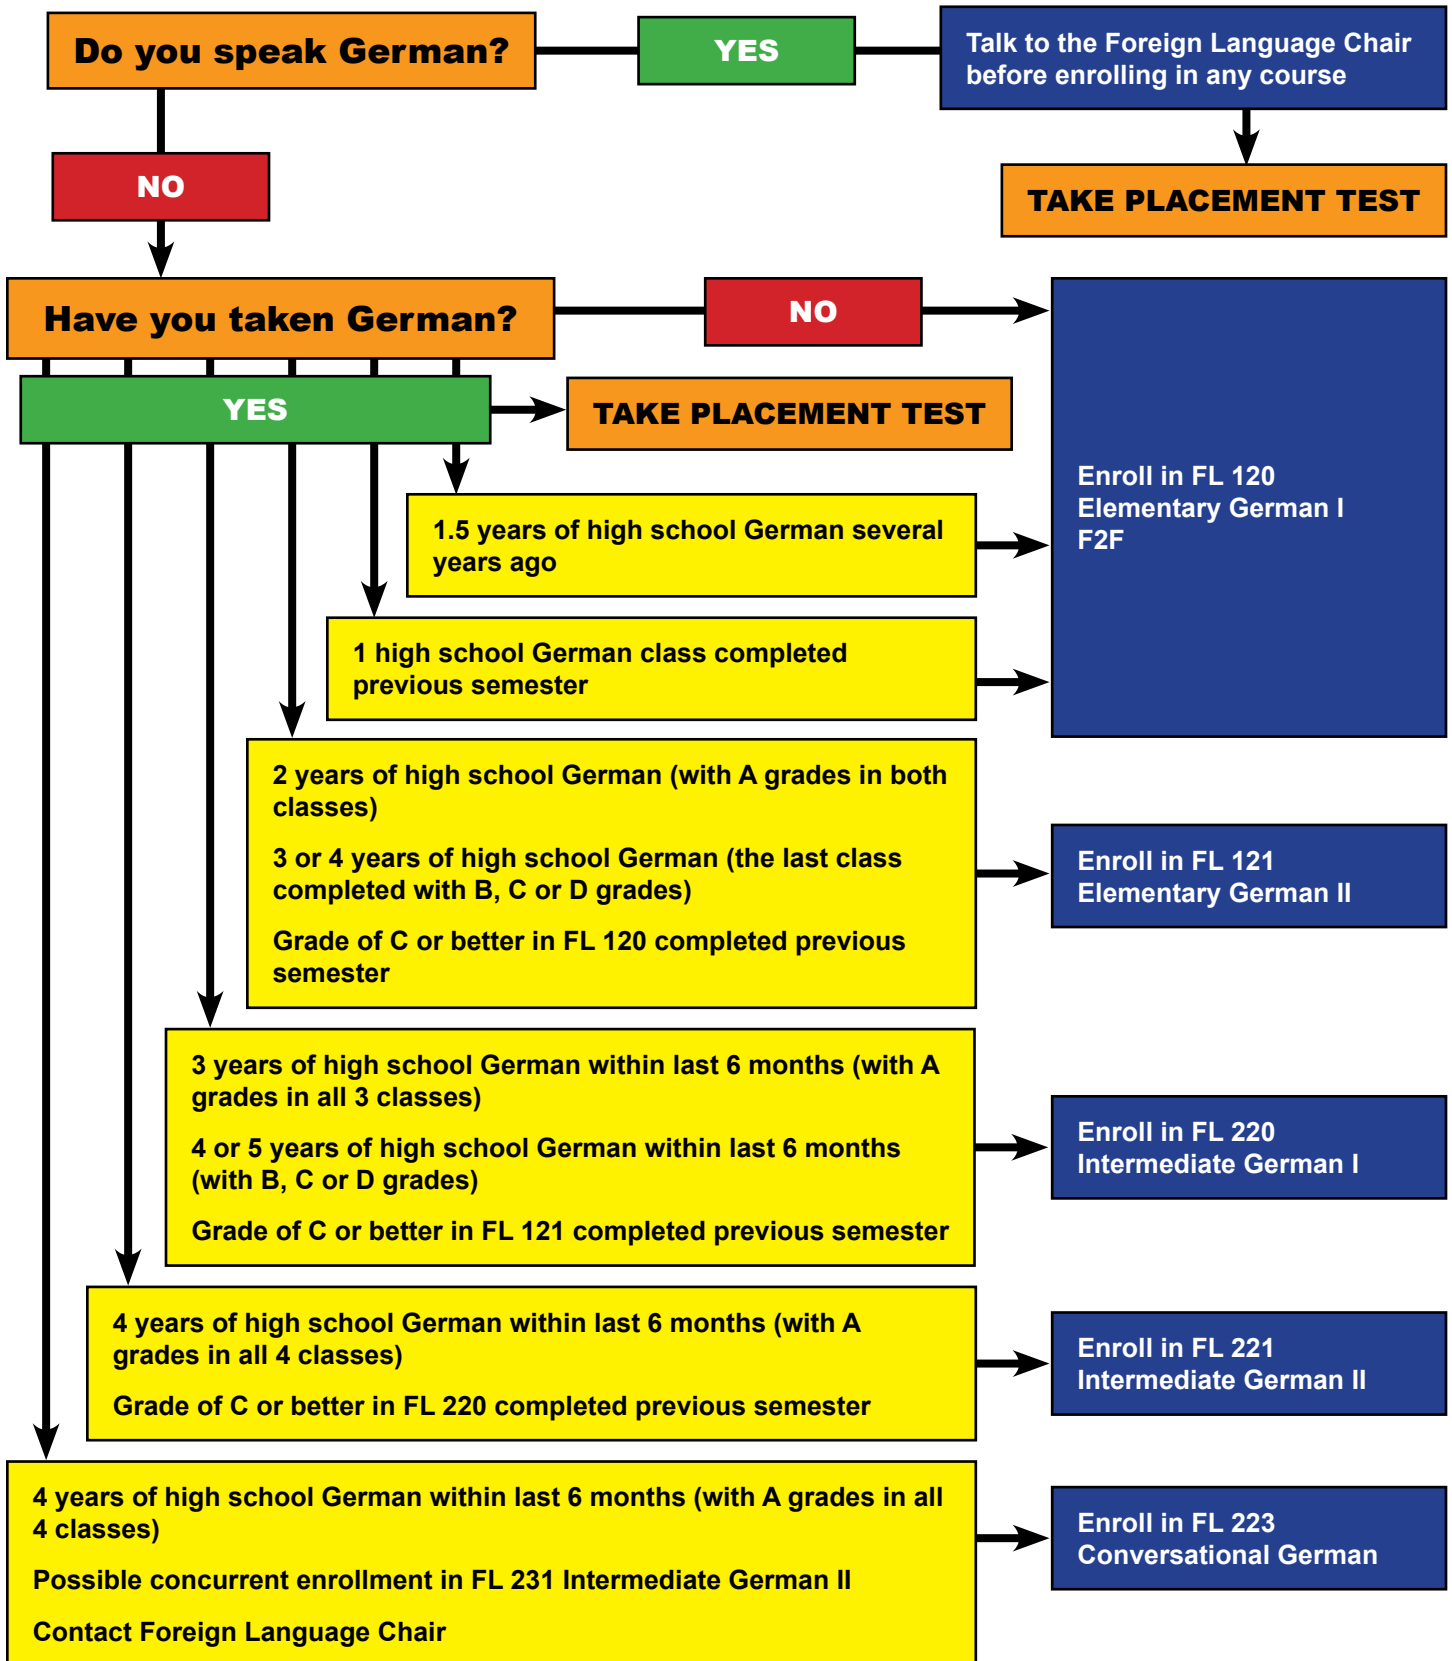

Guidelines for Enrolling in German Classes at Johnson County Community College

Any questions about placement?

- Talk to the JCCC Foreign Language Chair.
- Take the German placement test and speak with the Foreign Language Chair.
- Ask about the CLEP examination, as you may be able to earn college credit for prior learning. Go to www.jccc.edu and search for CLEP.