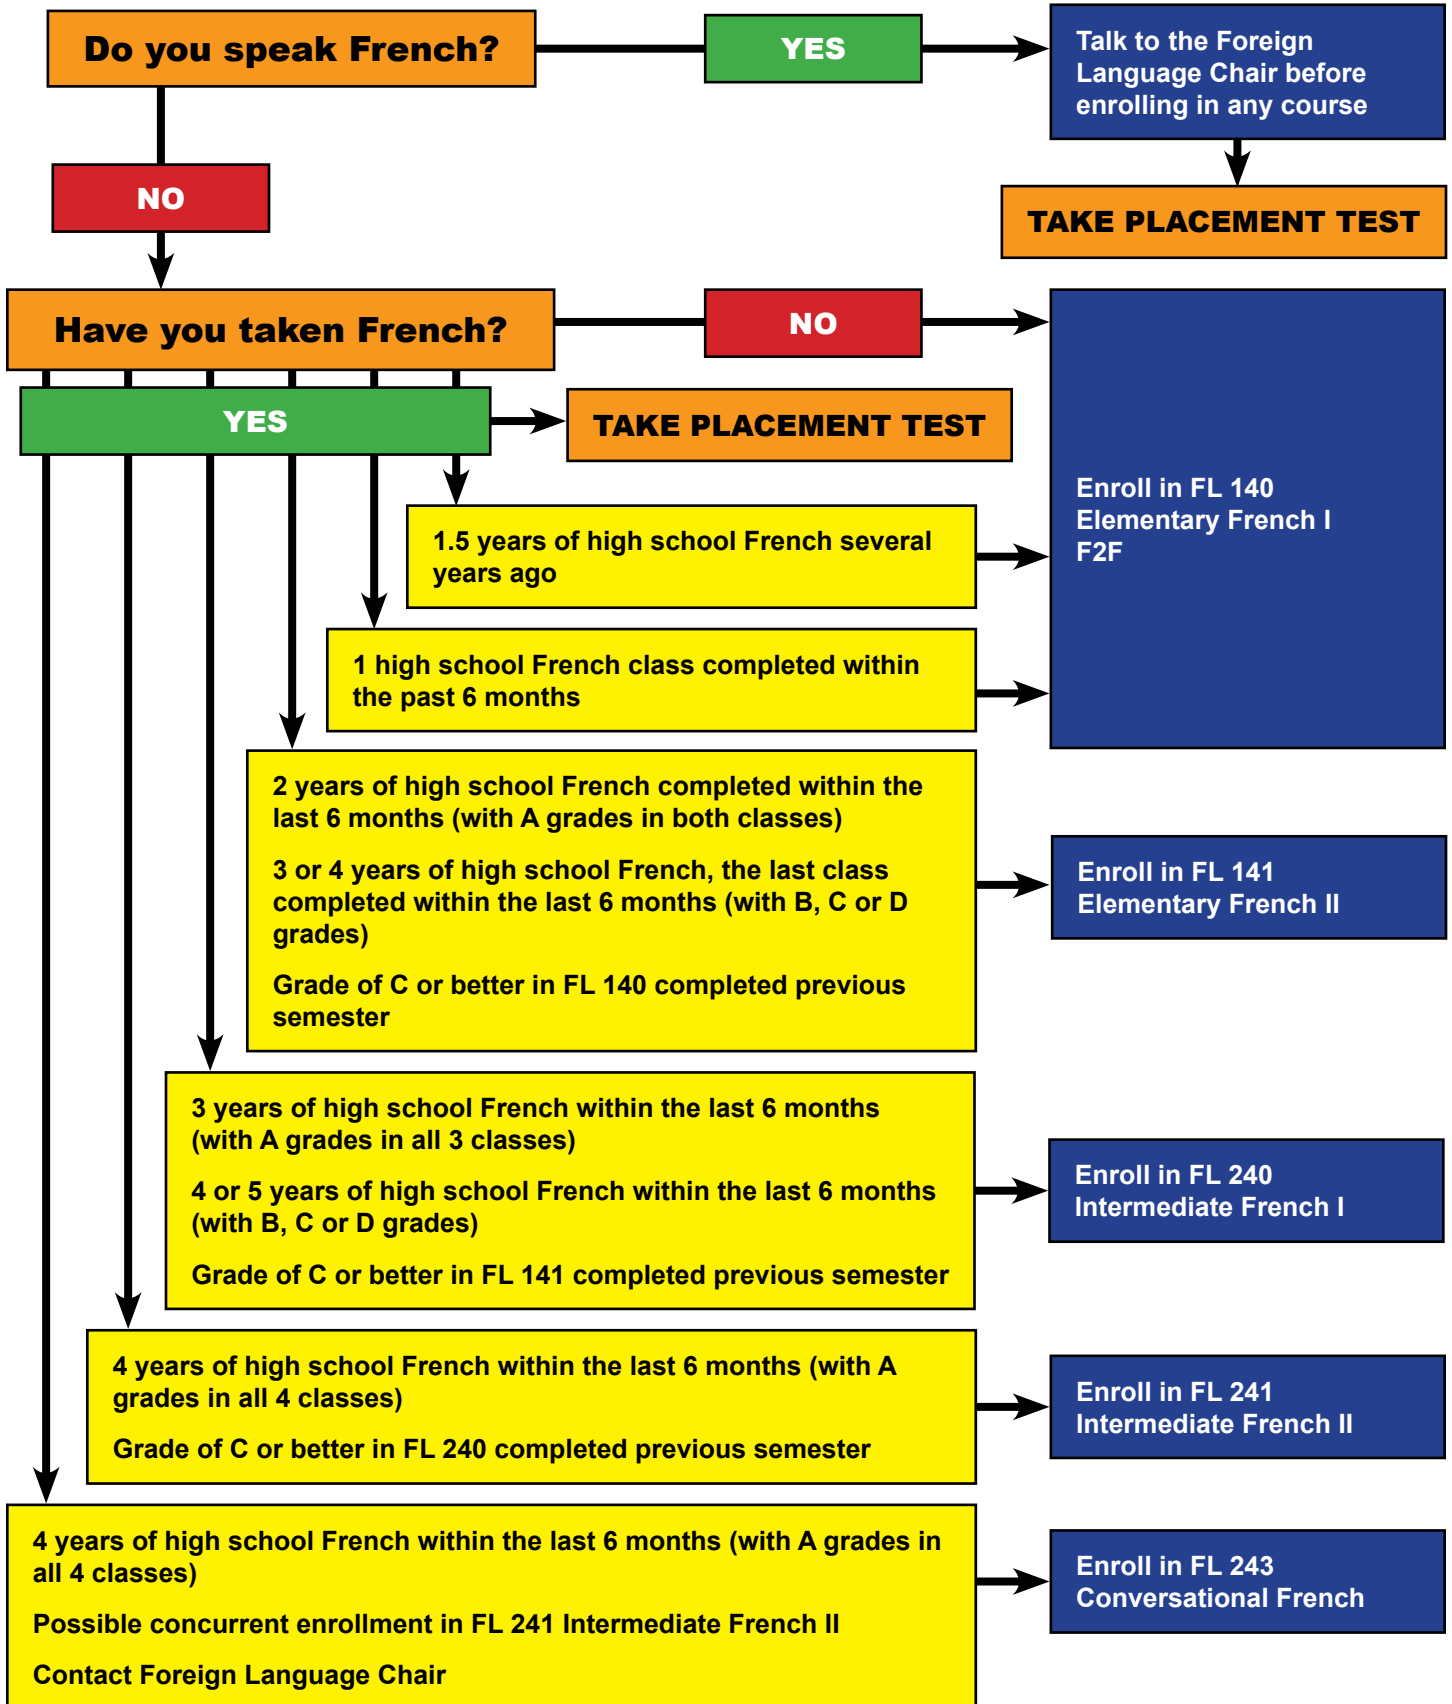

Guidelines for Enrolling in French Classes at Johnson County Community College

Any questions about placement?

- Talk to the Foreign Language Chair.
- Take the French placement test and speak with the Foreign Language Chair.
- Ask about the CLEP examination, as you may be able to earn college credit for prior learning. Go to www.jccc.edu and search for CLEP.