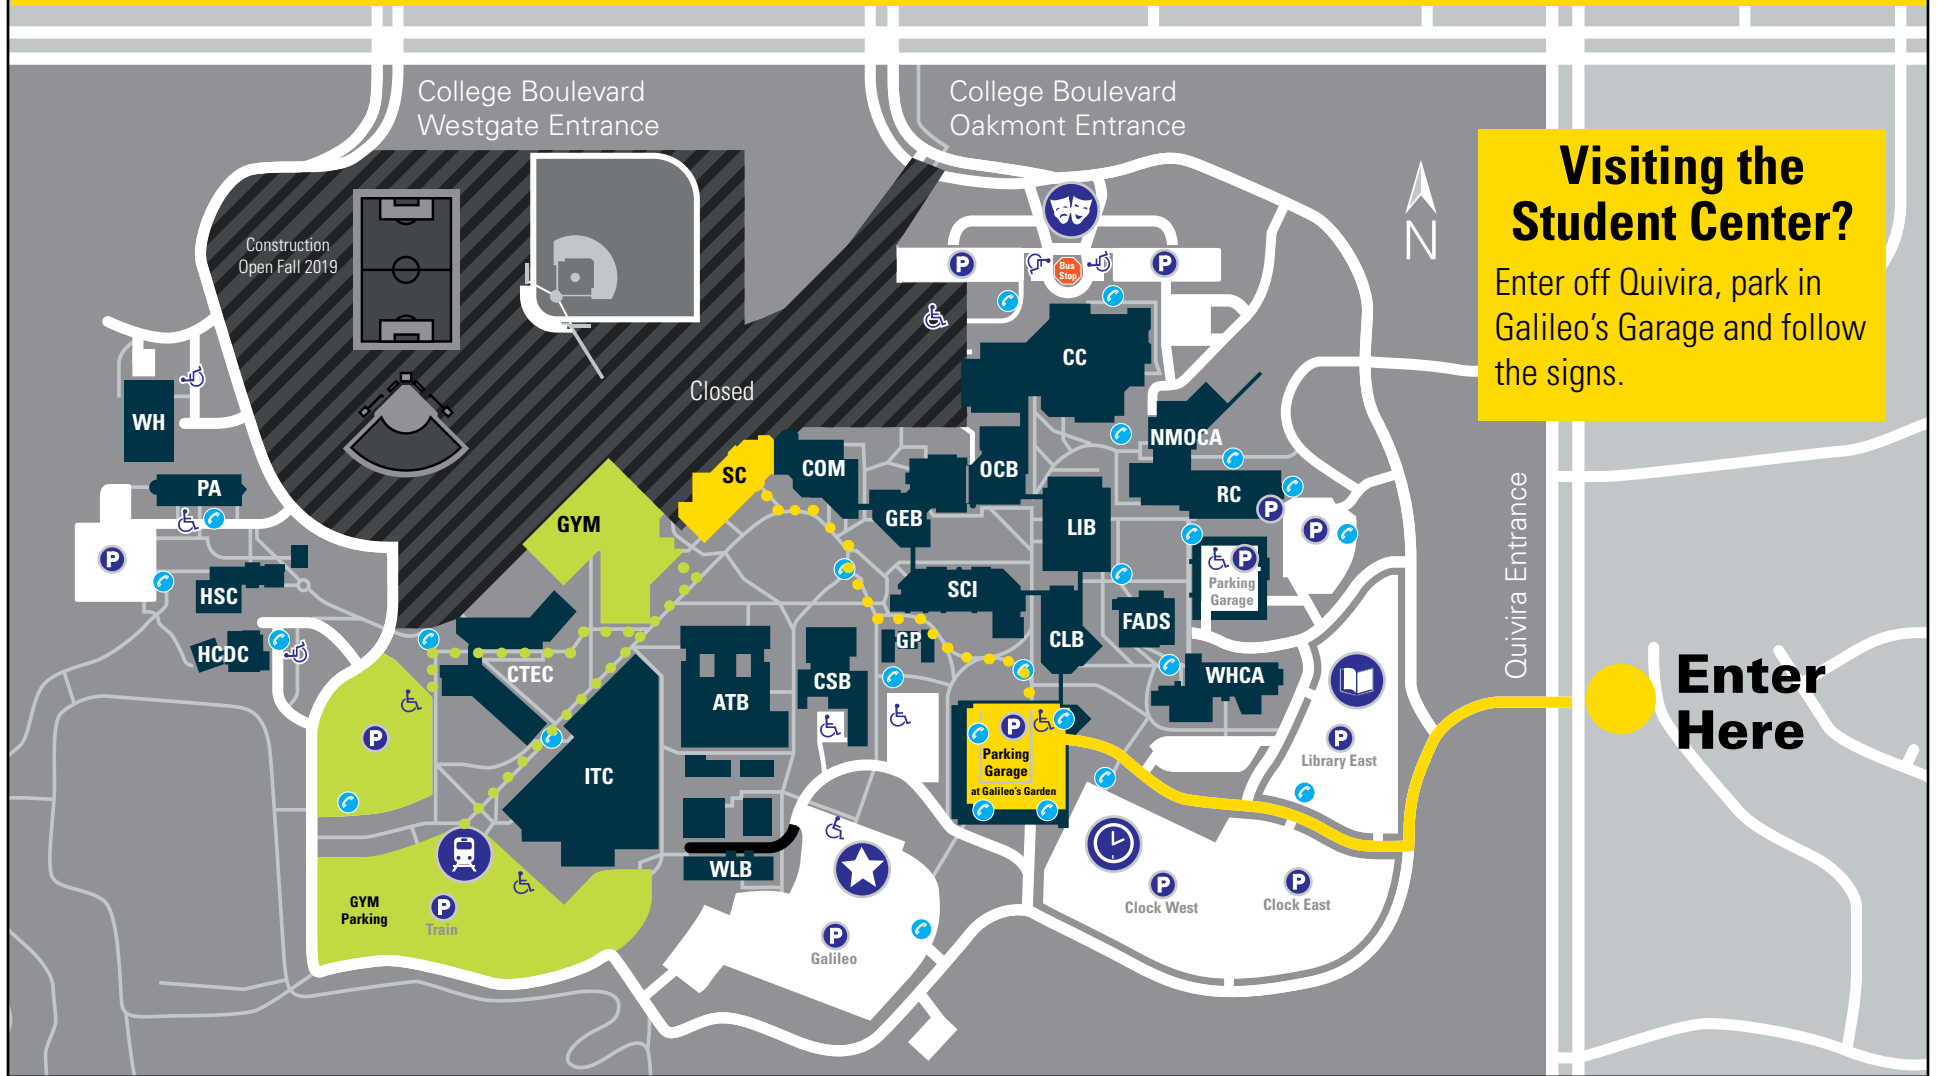

# Map during construction starting July 3, 2019

**JOHNSON COUNTY  
COMMUNITY COLLEGE**

- ATB** Arts and Technology Building
- CC** Carlsen Center
- CLB** Classroom Laboratory Building

- COM** College Commons Building
- CSB** Campus Services Building
- CTEC** Hugh L. Libby Career and Technical Education Center
- FADS** Fine Arts & Design Studios
- GEB** General Education Building
- GP** Galileo's Pavilion
- GYM** Gymnasium
- HCDC** Hiersteiner Child Development Center

- HSC** Horticultural Science Center
- ITC** Industrial Training Center
- LIB** Billington Library
- NMOCA** Nerman Museum of Contemporary Art
- OCB** Office and Classroom Building
- PA** Police Academy
- PGGG** Parking Garage at Galileo's Garden
- RC** Regnier Center

- SC** Student Center
- SCI** Science Building
- WH** Warehouse
- WHCA** Wylie Hospitality and Culinary Academy
- WLB** Welding Lab Building

Use these campus landmarks to find the lot in which you parked your car.

- Student Center**
- Clock**
- Carlsen Center**
- Galileo**
- Library**
- Train**