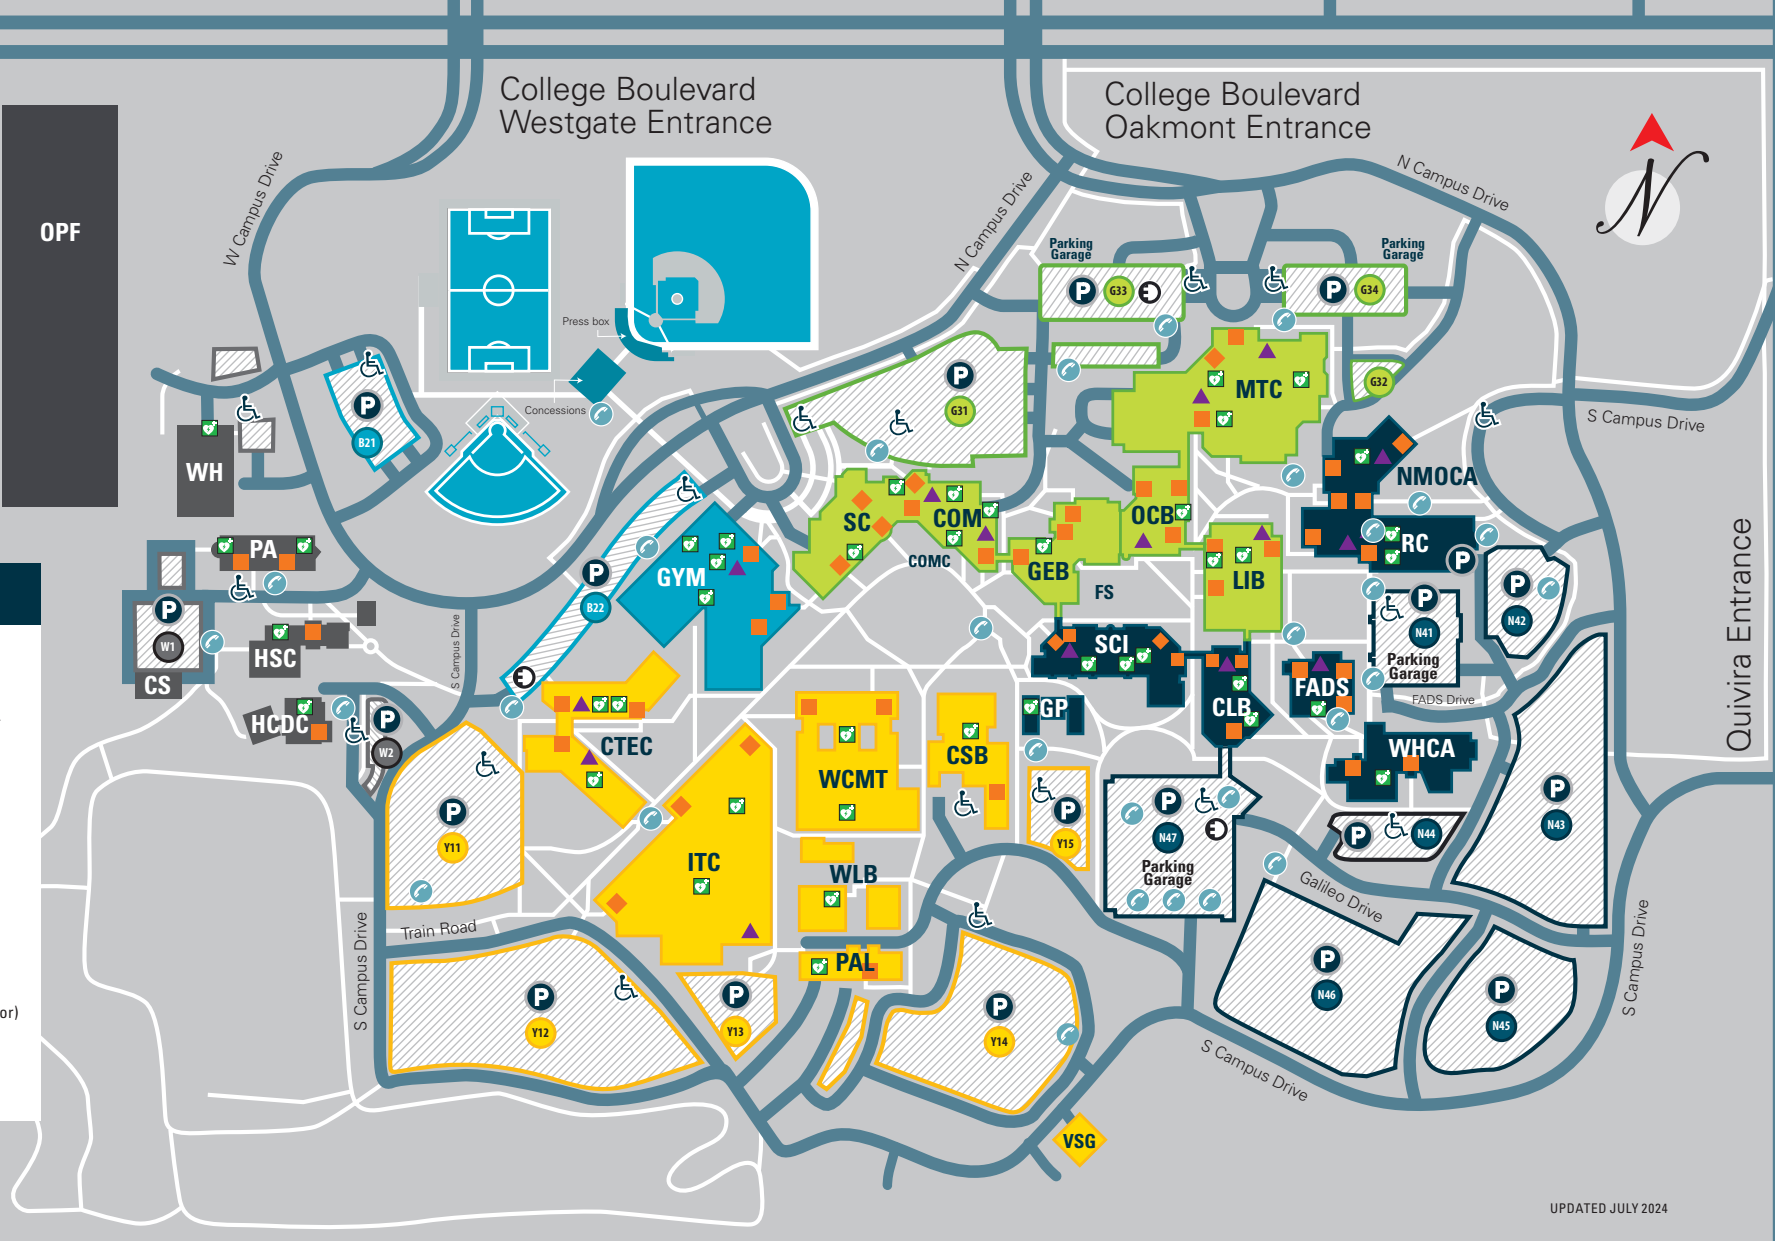

College Boulevard
Westgate Entrance

College Boulevard
Oakmont Entrance

KEY

- Parking
- Parking Lot Number
- Accessible Parking
- Elevator
- Accessible Door
- Accessible Underground Entrance
- AED (automated external defibrillator)
- Electric Vehicle Charging Station

UPDATED JULY 2024

CAMPUS MAP

- CLB** Classroom Laboratory Building
- COM** Commons Building
- COMC** Commons Courtyard
- CS** Compost Shed
- CSB** Campus Services Building
- CTEC** Hugh L. Libby Career and Technical Education Center
- FADS** Fine Arts & Design Studios
- FS** Fountain Square
- GEB** General Education Building
- GP** Galileo's Pavilion

- GYM** Gymnasium
- HCDC** Hiersteiner Child Development Center
- HSC** Horticultural Science Center
- ITC** Industrial Training Center
- LIB** Billington Library
- MTC** Midwest Trust Center
- NMOCA** Nerman Museum of Contemporary Art
- OCB** Office and Classroom Building
- OPF** Open Petal Farm
- PA** Police Academy
- PAL** Plumbing & Automotive Labs

- PGGG** Parking Garage at Galileo's Garden
- RC** Regnier Center
- SC** Student Center
- SCI** Science Building
- VSG** Vehicle Storage Garage
- WCMT** Welding, Construction, Machining Technology
- WH** Warehouse
- WHCA** Wylie Hospitality and Culinary Academy
- WLB** Welding Laboratory Buildings