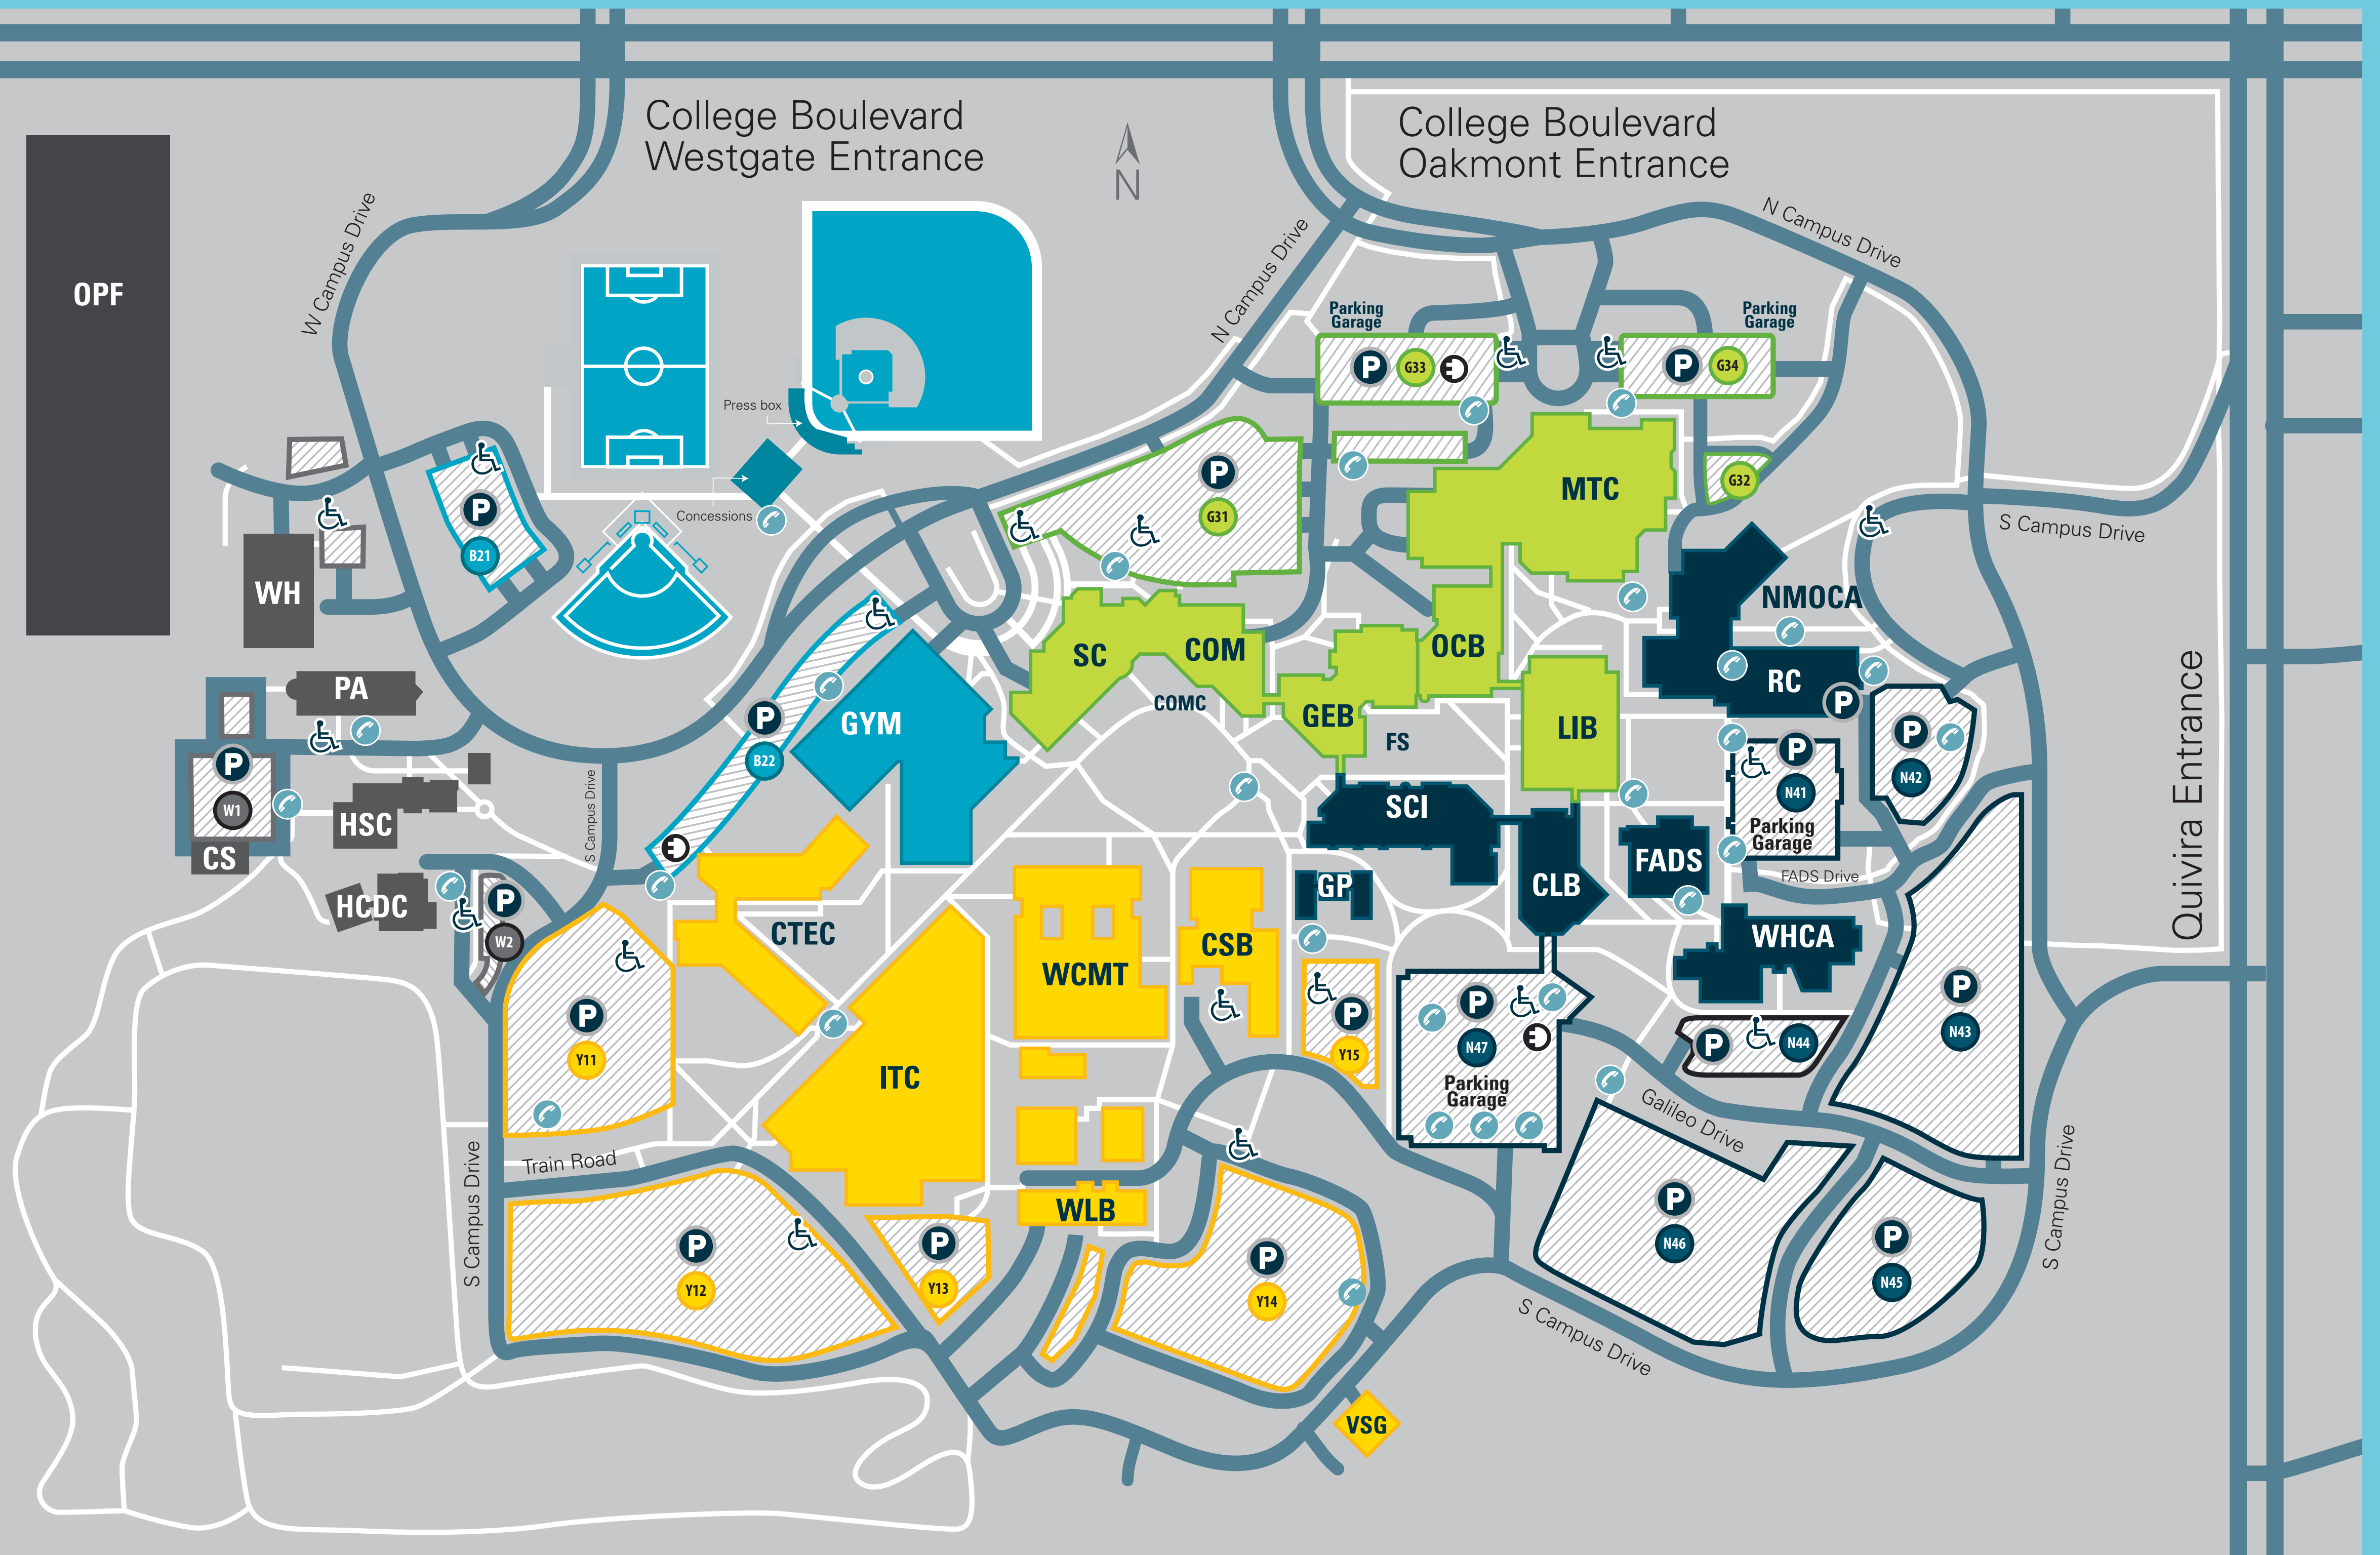

OPF

KEY

- Parking
- Emergency Phone
- Accessible Parking
- Electric Vehicle

CAMPUS MAP

UPDATED APRIL 2022

CLB Classroom Laboratory Building
COM Commons Building
COMC Commons Courtyard
CS Compost Shed
CSB Campus Services Building
CTEC Hugh L. Libby Career and Technical Education Center
FADS Fine Arts & Design Studios
FS Fountain Square
GEB General Education Building

GP Galileo's Pavilion
GYM Gymnasium
HCDC Hiersteiner Child Development Center
HSC Horticultural Science Center
ITC Industrial Training Center
LIB Billington Library
MTC Midwest Trust Center
NMOCA Nerman Museum of Contemporary Art
OCB Office and Classroom Building
OPF Open Petal Farm

PA Police Academy
RC Regnier Center
SC Student Center
SCI Science Building
VSG Vehicle Storage Garage
WCMT Welding, Construction, Machining Technology Warehouse
WH Warehouse
WHCA Wylie Hospitality and Culinary Academy
WLB Welding Laboratory Building

**JOHNSON COUNTY
 COMMUNITY COLLEGE**