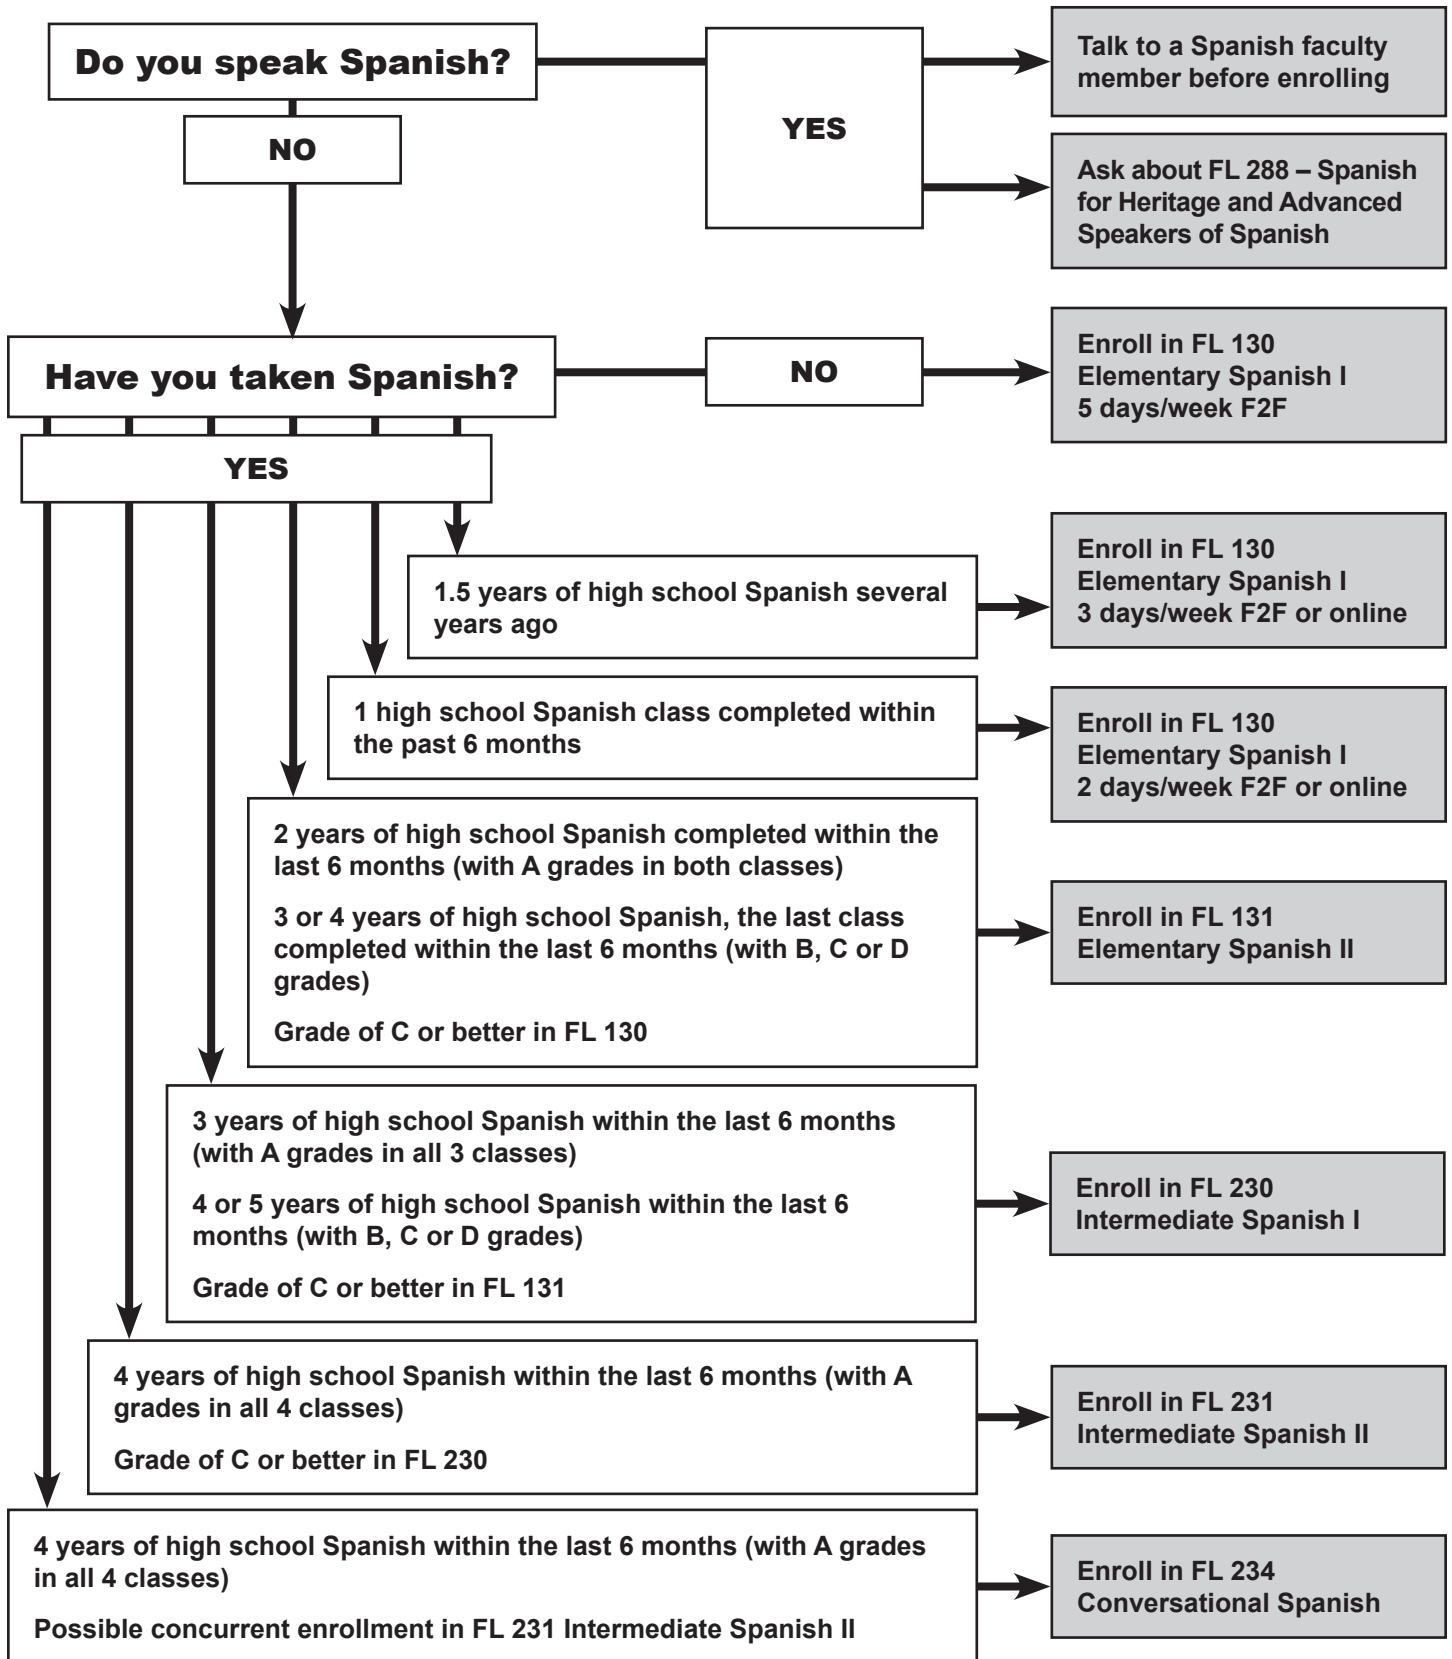

Guidelines for Enrolling in Spanish Classes at Johnson County Community College

Any questions about placement?

- Talk to a JCCC counselor.
- Take the Spanish placement test and speak with the Foreign Language Chair or Spanish faculty afterward
- Ask about the CLEP examination, as you may be able to earn college credit for prior learning. Go to www.jccc.edu and search for CLEP.