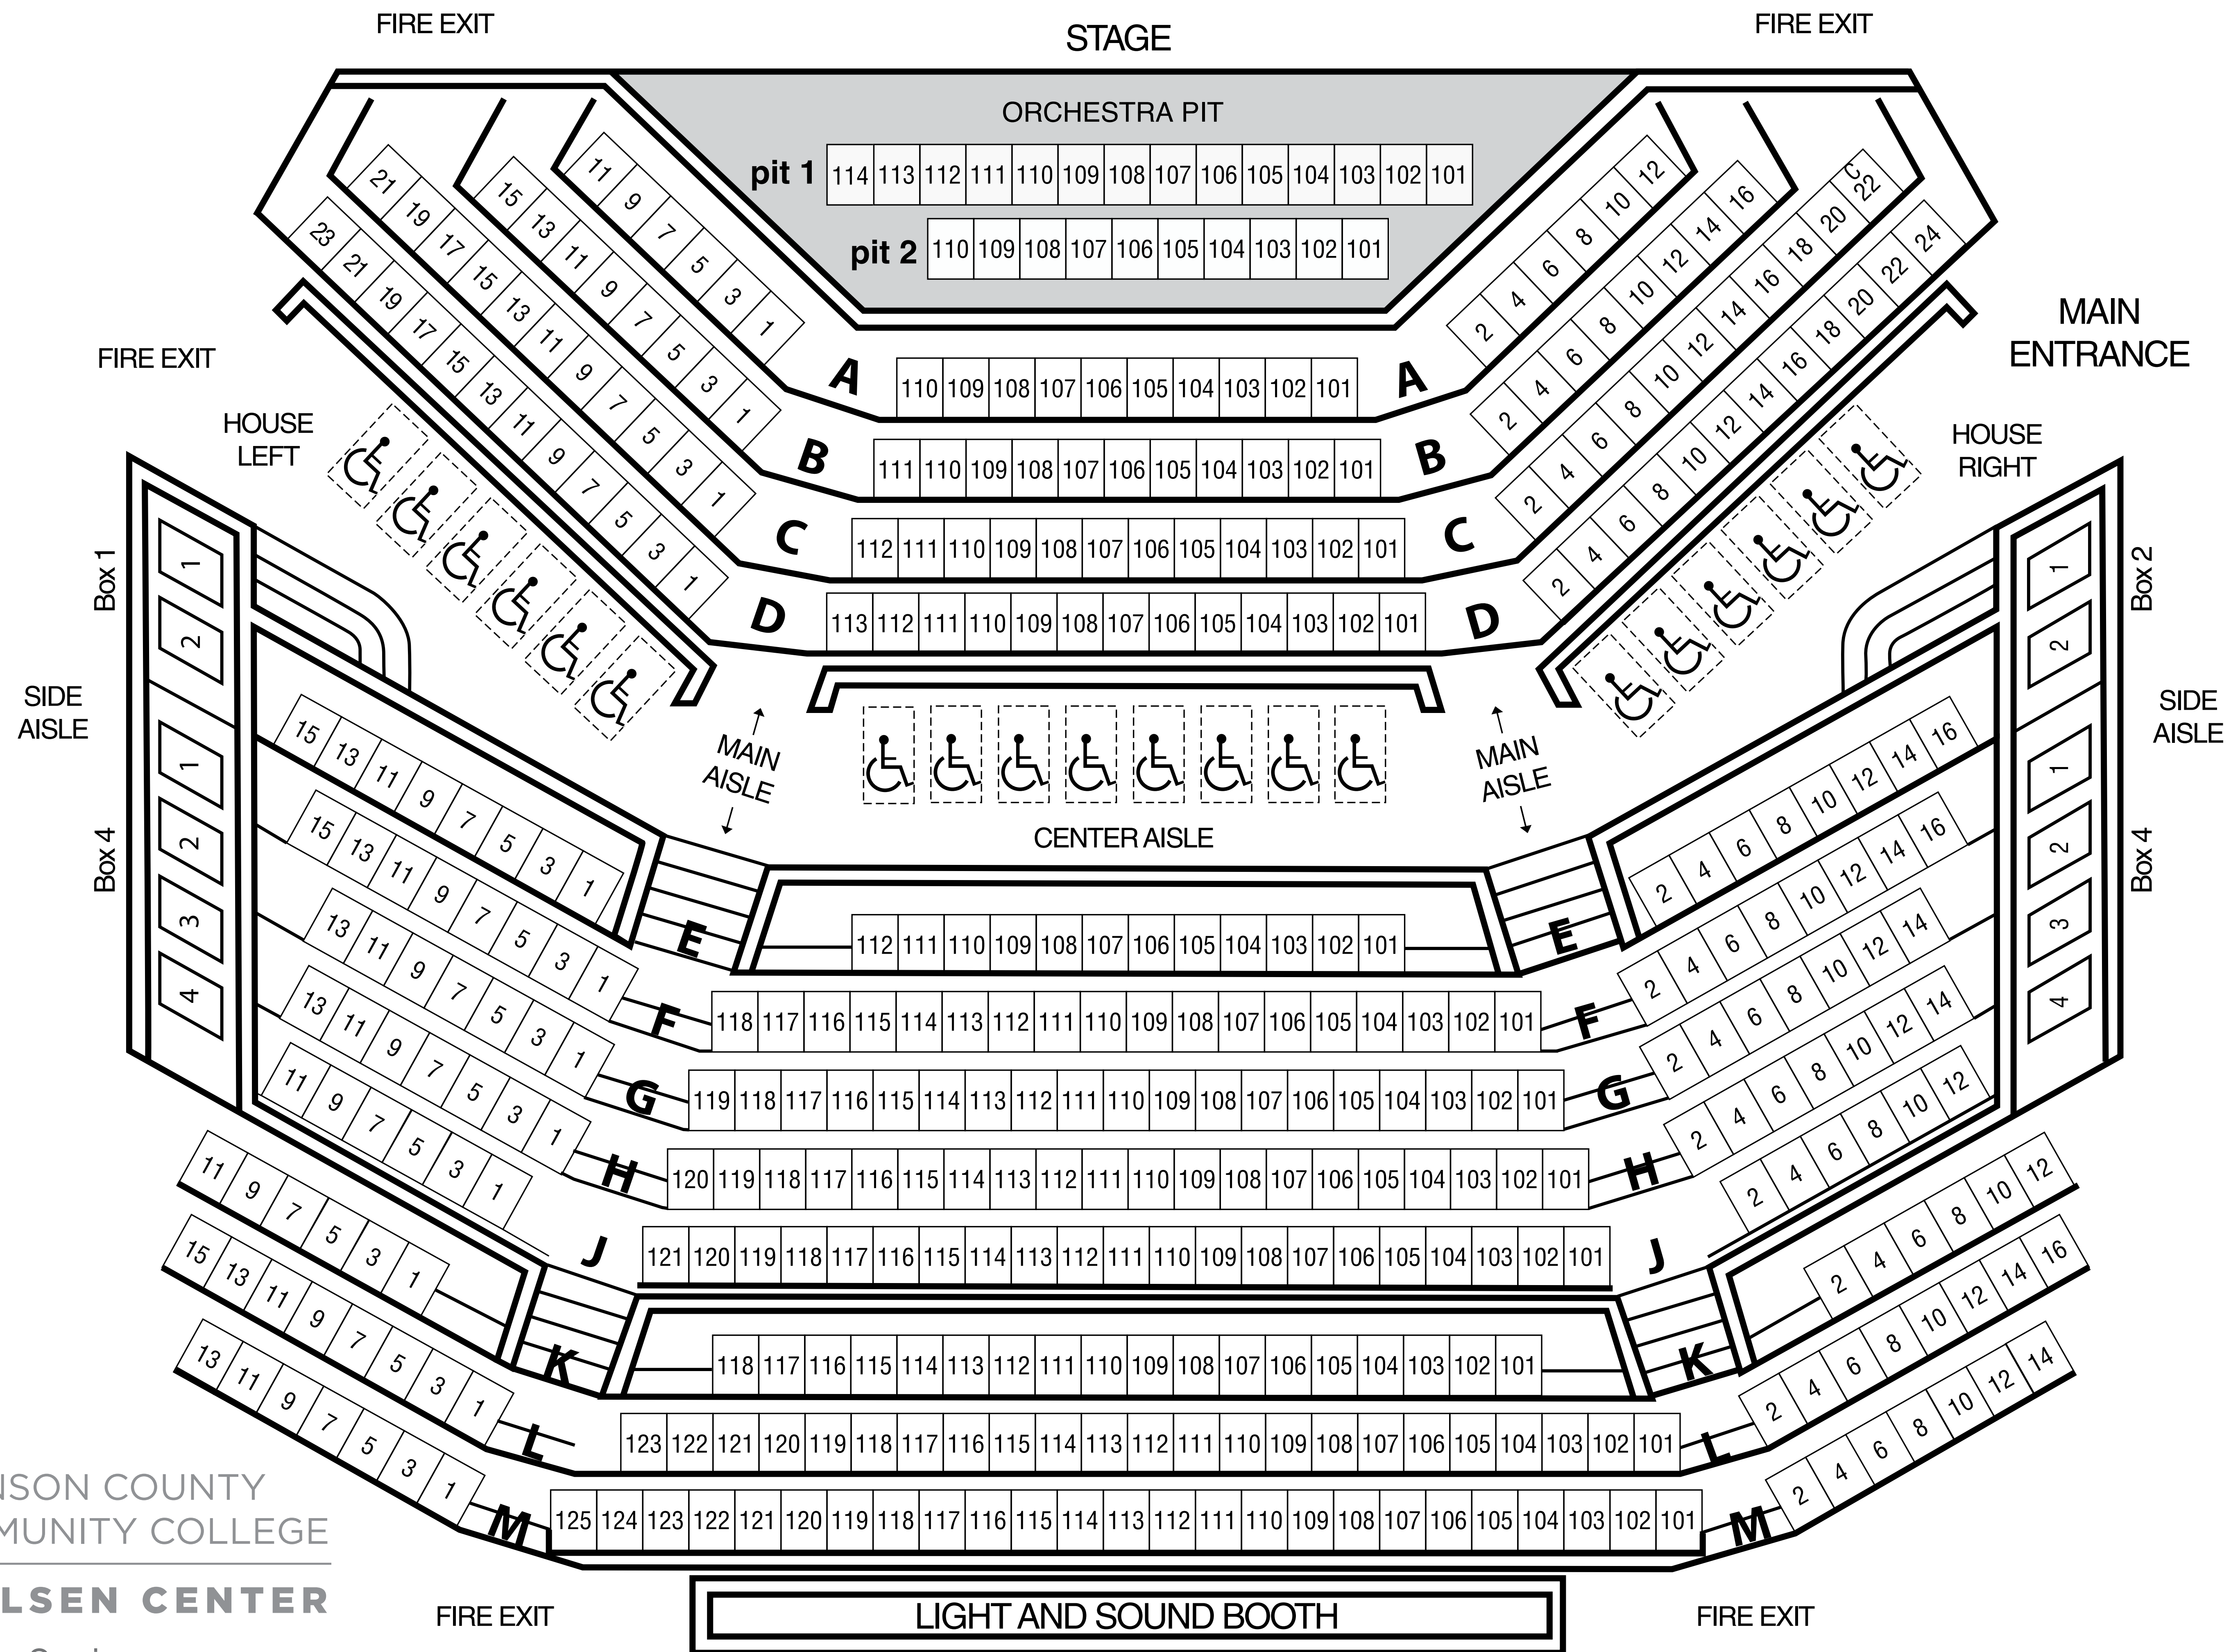

# Polsky Theatre Seating Chart

JOHNSON COUNTY  
COMMUNITY COLLEGE  
**CARLSEN CENTER**

[www.jccc.edu/TheSeries](http://www.jccc.edu/TheSeries)